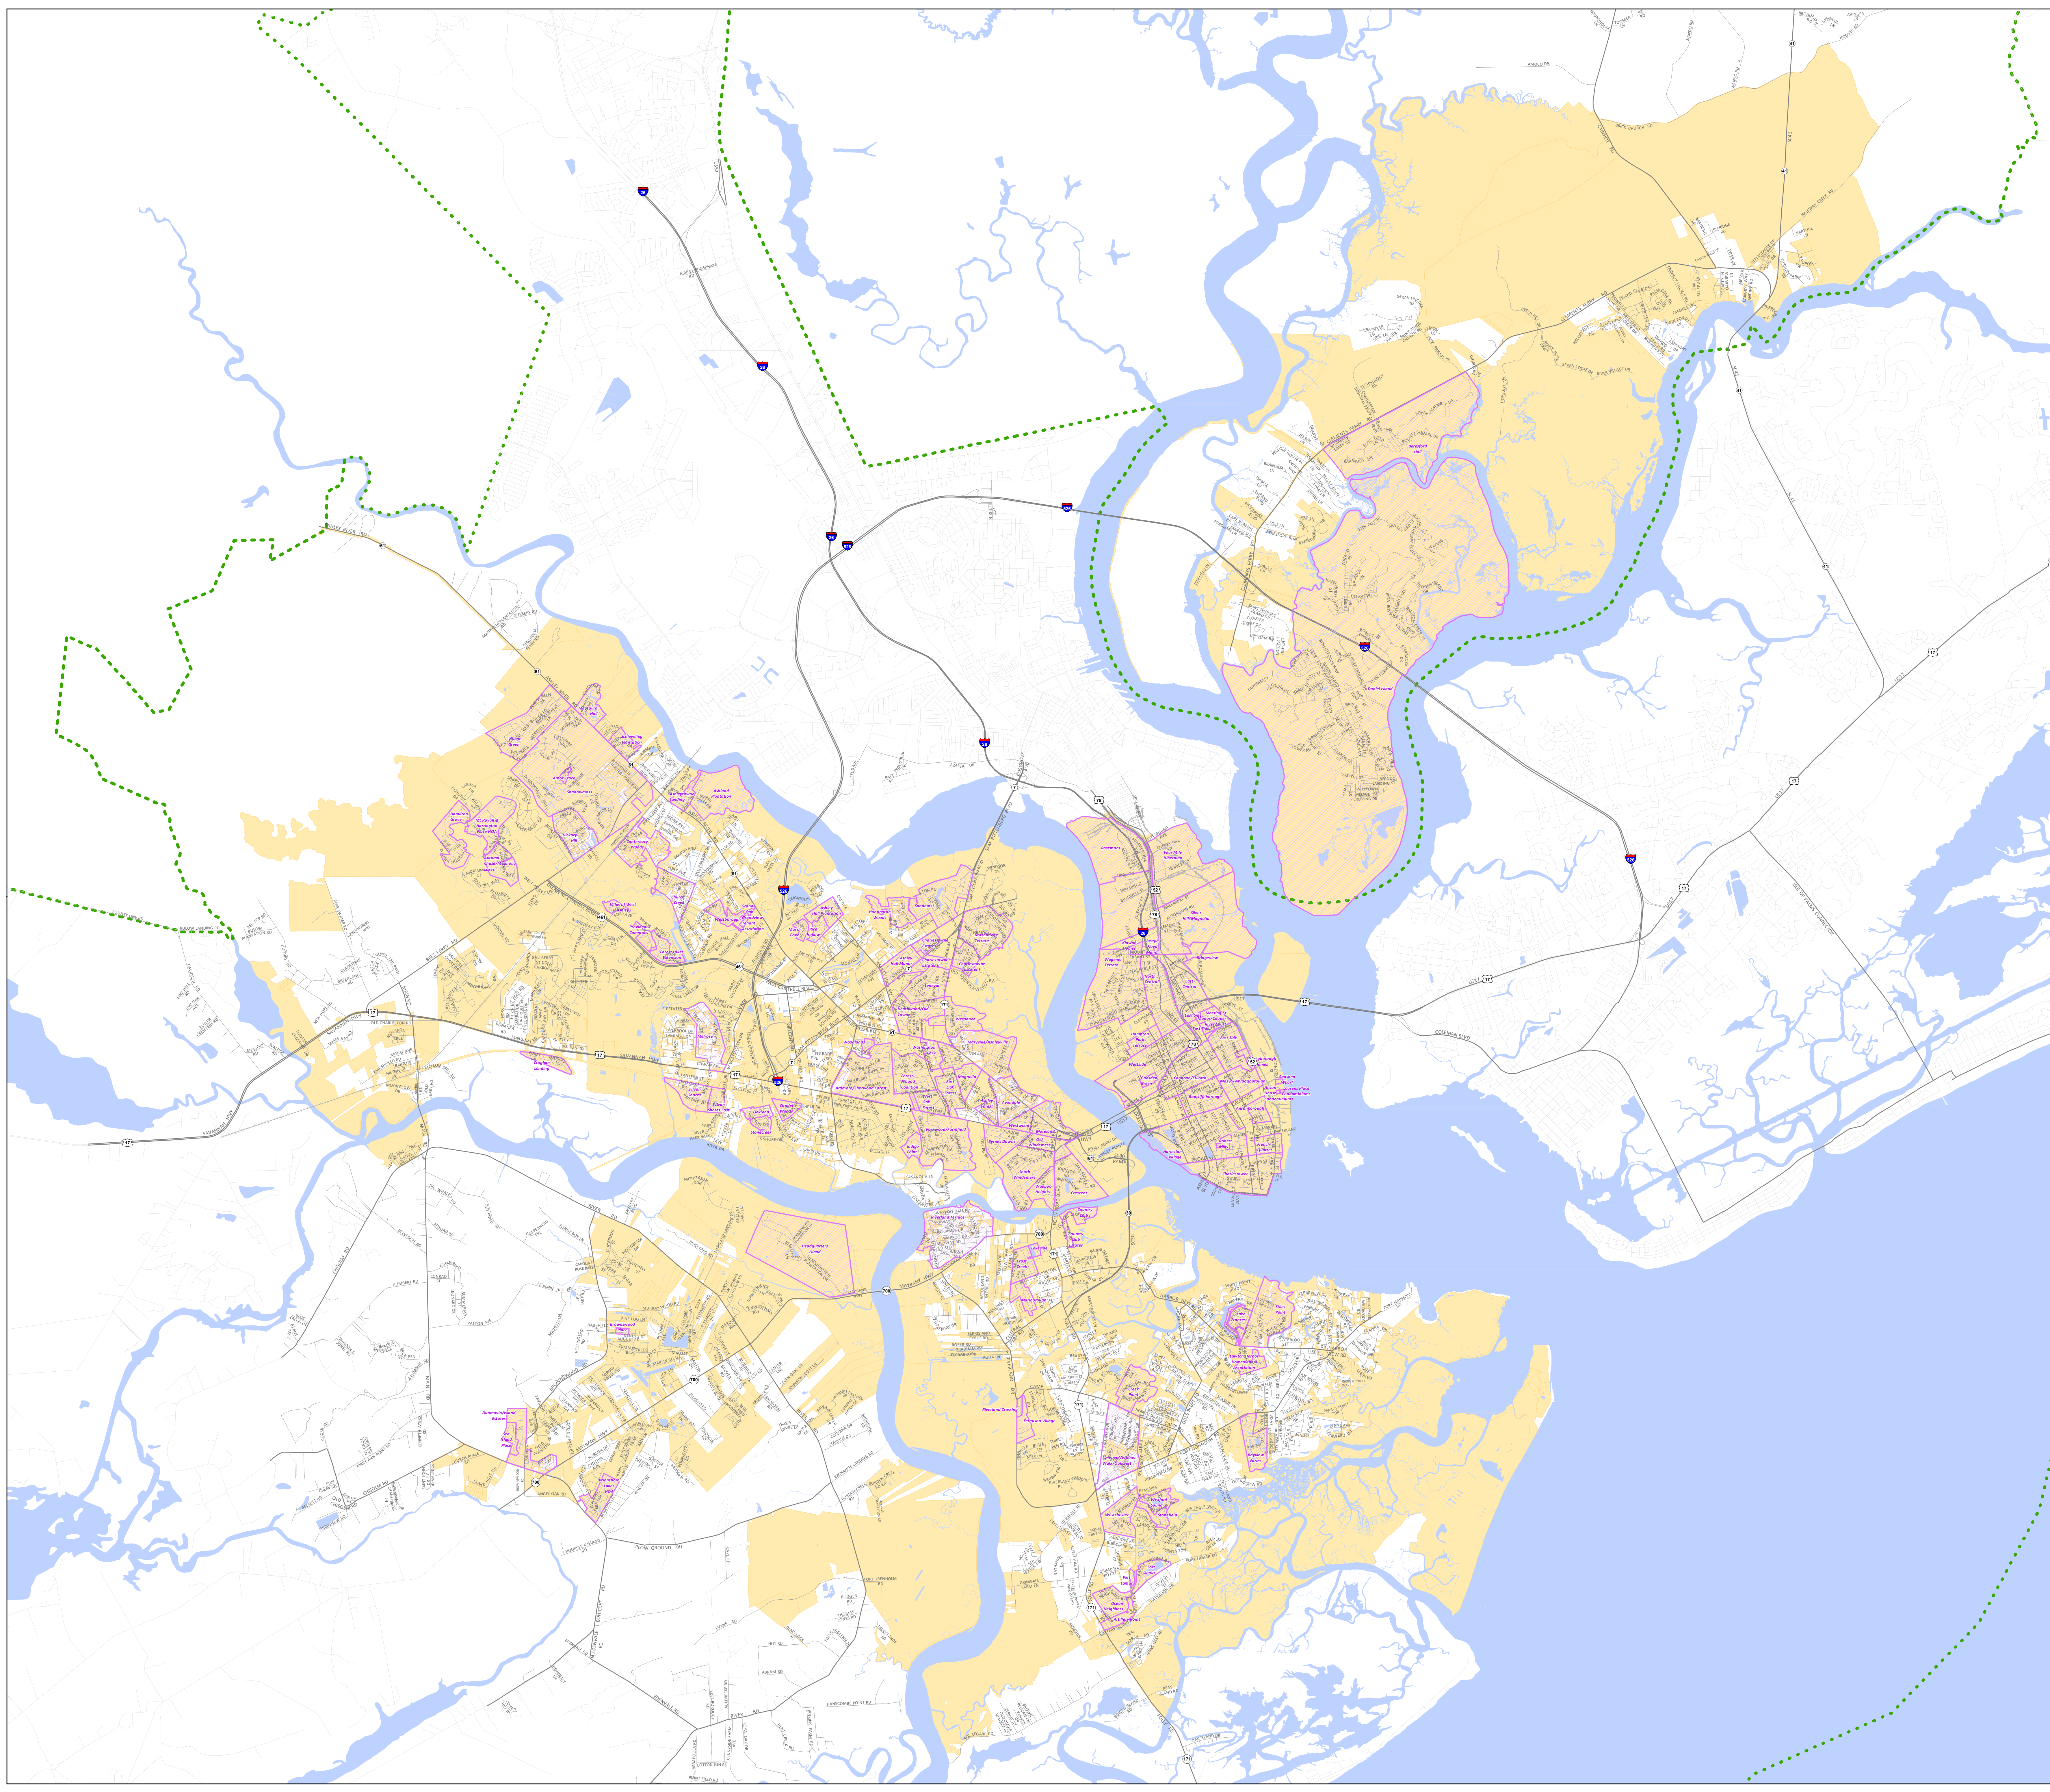

City of Charleston

Neighborhood Associations

City of Charleston Neighborhood Council

- Neighborhood Associations
- Highways
- Collector roads
- Streets
- Charleston County Streets
- Railroads
- County boundaries
- Water
- City of Charleston